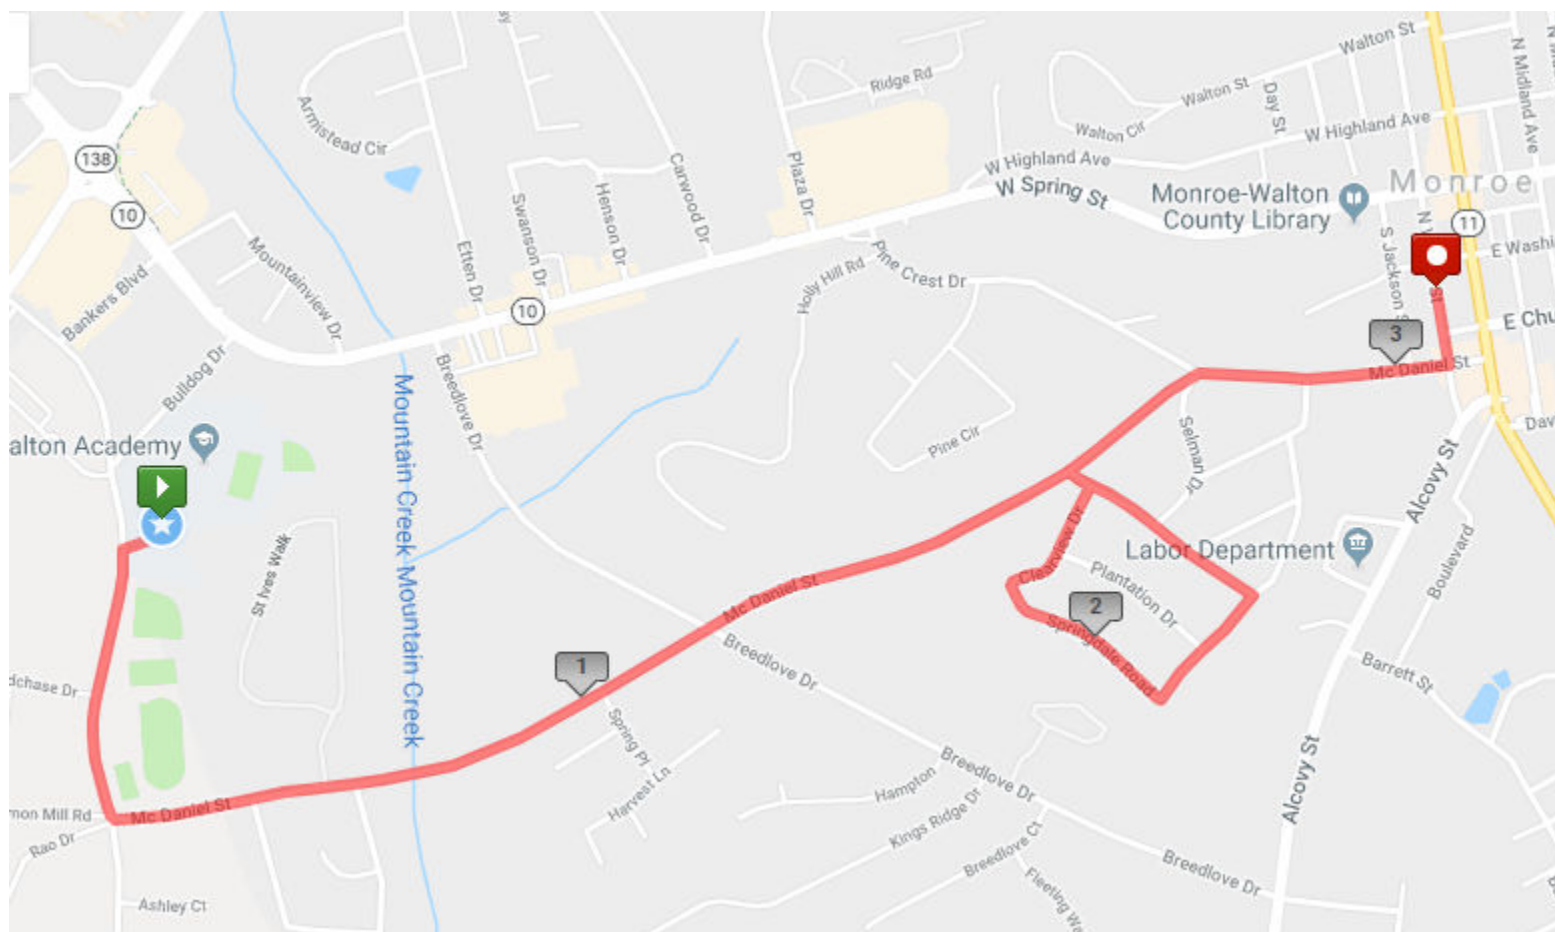

George Walton Academy 5K
Start at GWA Finish Downtown

START in student parking lot. Left on Michael Etchinson Road. Left on McDaniel St. Right on Woodland Road. Right on Clearview Drive. Curve onto Springdale Road. Left on Greenwood Drive. Left on Woodland Road. Right on McDaniel St. Left on N. Wayne St. Finish at corner of building just before W. Washington St.