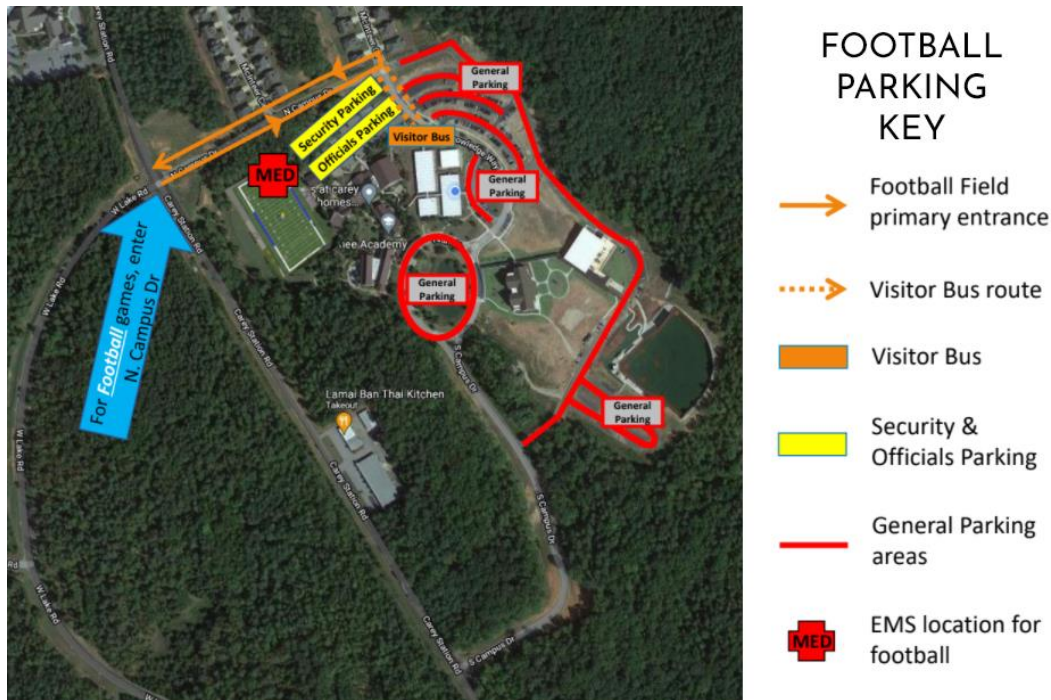

GEORGE WALTON ACADEMY VS LAKE OCONEE ACADEMY

Friday, August 19, 2022 7:30 PM at Lake Oconee Academy
1021 Titan Circle • Greensboro, GA 30642

On Campus Directions

Visiting fans will enter campus on N. Campus Road and continue straight. The parking attendants will park them closest to the stadium as the lots fill. All guests will proceed toward the stadium to the ticket tent. All tickets will be sold through HomeTown ticketing. No cash will be accepted.

Tickets are \$8 per person. NO CASH.
To purchase tickets please use this link:

www.loatitans.org/tickets
[INSTRUCTIONS FOR PURCHASING TICKETS](#)

Fan Concessions

Currently, full concessions including hot dogs, hamburgers, chicken fingers, and fries are offered. Cash and Credit Cards accepted.

Visiting fans will sit on the bleachers opposite of the press box. (see map on next page)

ALL GUESTS

- Please follow the **WHITE** paths with **BLUE** markings to the appropriate seating areas
- Areas marked in **RED** are currently restricted; please **DO NOT** enter
- Everyone must enter through the **TICKET ENTRANCE**
- **No cash** – Hometown Ticketing Digital Ticketing ONLY:
<https://www.hometownticketing.com/resources/hometown-fan-app/>
OR
<https://www.loatitans.org/tickets>