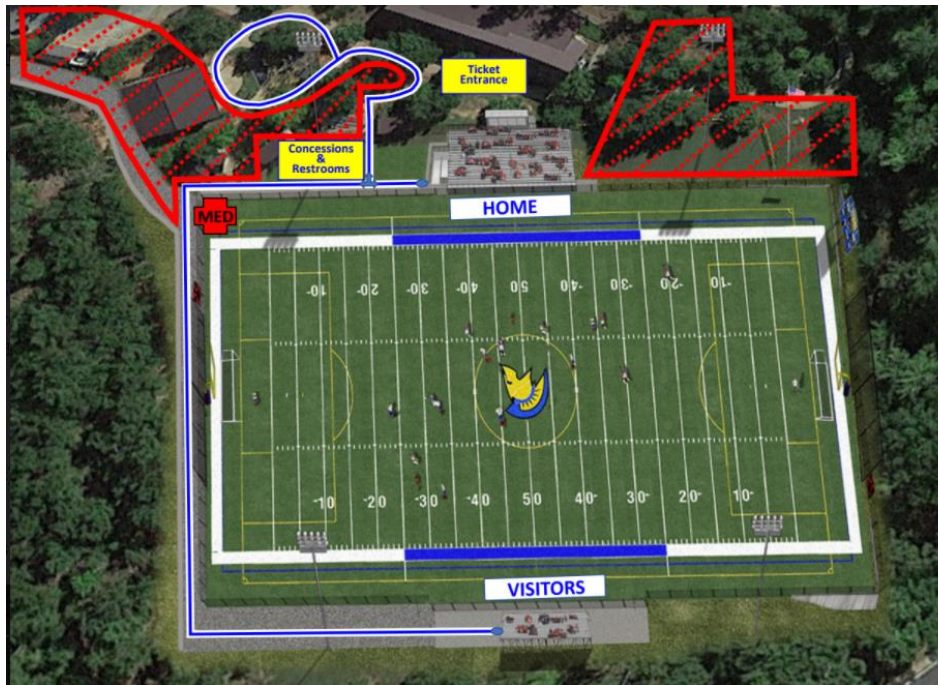

GEORGE WALTON ACADEMY VS LAKE OCONEE ACADEMY

Friday, August 19, 2022 7:30 PM at Lake Oconee Academy
1021 Titan Circle • Greensboro, GA 30642

On Campus Directions

Visiting fans will enter campus on N. Campus Road and continue straight. The parking attendants will park them closest to the stadium as the lots fill. All guests will proceed toward the stadium to the ticket tent. All tickets will be sold through HomeTown ticketing. No cash will be accepted.

Visiting fans will sit on the bleachers opposite of the press box. (see map on next page)

ALL GUESTS

- Please follow the **WHITE** paths with **BLUE** markings to the appropriate seating areas
- Areas marked in **RED** are currently restricted; please **DO NOT** enter
- Everyone must enter through the **TICKET ENTRANCE**
- **No cash** – Hometown Ticketing Digital Ticketing ONLY:
<https://www.hometownticketing.com/resources/hometown-fan-app/>
OR
<https://www.loatitans.org/tickets>