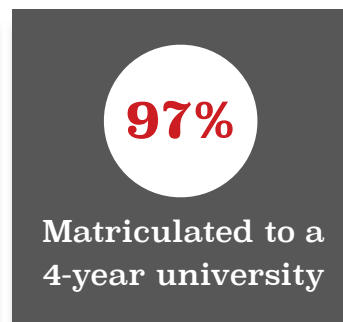

Some statistics on the Class of 2018:

GWA At A Glance

1969

Year GWA was
founded

10

Counties
Represented

719

Students Enrolled,
grades K4 - 12

283

Students Enrolled,
Grades 9-12

77

Seniors in the
Class of 2019

$4.5 million
in scholarships to
the Class of 2018