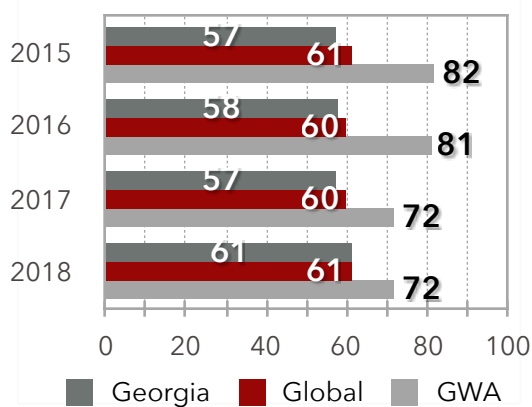

- Two semesters and one three-week Winter Term
- Seven-period day (Mon.-Wed.); Block schedule (Thur. & Fri.)
- Students take six courses and one study hall each semester
- AP and honors placement requires teacher recommendation
- Students in AP courses must take the AP exam to earn AP credit

Honors Courses Offered

ENGLISH, LATIN, SPANISH, GLOBAL HEALTH, ANATOMY, BIOLOGY, CHEMISTRY, PHYSICS, ALGEBRA I, GEOMETRY, ALGEBRA II, PRE-CALCULUS, WORLD HISTORY, U.S. HISTORY

Graduation Requirements

Discipline	Units	Required Courses
English	4	
Mathematics	4	
Science	4	Biology, Chemistry, Physics
Social Science	3	World History, U.S. History, Government, Economics,
Foreign Language	2	Two of the same language
Computer Tech, Fine Arts	1	May be a combination
Physical Education	0.5	May opt out if involved in band or athletics
Health	0.5	
Electives	4	
Winter Term	0.5	

Advanced Placement Scholars

	2016	2017	2018
Scholars	14	14	10
w/ Honors	5	9	6
w/ Distinction	15	13	3
Nat'l Scholars		2	2

Grading and Ranking

A = 90-100 B = 80-89 C = 70-79 F = 69 and below

- GPA calculation based on grades in courses in English, Mathematics, Science, Social Science and World Languages.
- Courses are weighted for class rank and awards:
  - +5 points for each Honors Course
  - +10 points for each AP Course
- **Course grades on transcripts are NOT weighted.**
- Both a weighted and unweighted cumulative GPA is provided.

Percent of Total AP Students with Score of 3+

National Merit Recognition

	2015	2016	2017	2018
Commended Students	1	1	2	1
Semifinalists				1

2018 ACT

Composite Scores	
GWA	23.2
Georgia	21.4
National	20.8

Mean Average SAT Results

Class of 2018	ERW	Math	Total
George Walton	607	600	1207
Georgia	542	522	1064
National	536	531	1058